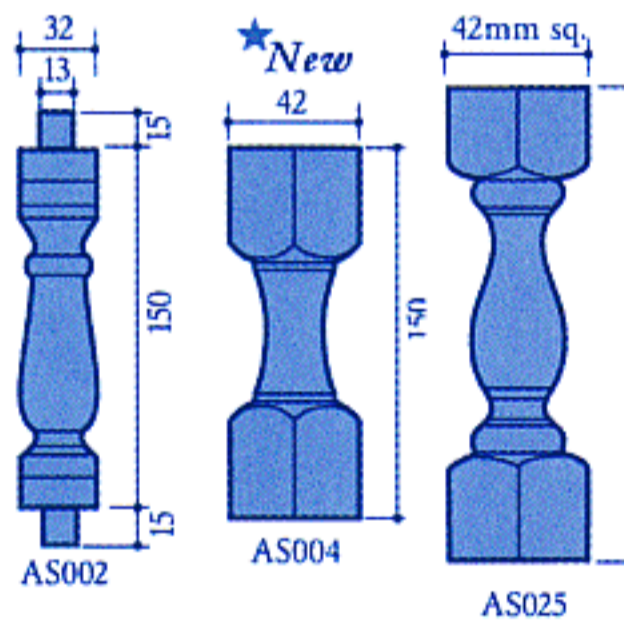

Frieze Spindles